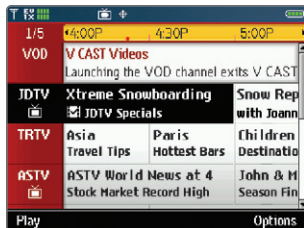

Watching Mobile TV

V CAST Mobile TV delivers real-time television programming from some of the most popular TV channels right to your phone. You can take calls, messages, and when you hang up, go right back to enjoying your program.

1. Press the **Mobile TV** **Key**.
2. Press **up** or **down** on the Navigation Key to highlight a program that is currently airing.
3. Press the **Left Soft Key** to play.
4. Swivel the LCD to view program in Full Screen.
  When in Full Screen mode, you may:
  - Press the **Left/Right Soft Key** for normal viewing mode.
  - Press **OK** to pause program. Press **OK** again to resume.
  - Press the **CLR Key** for the Media Program Guide.
5. Press **Right Soft Key** for options such as subscription info, software upgrades, and parental controls.*

*Options are not available while viewing a program in Full Screen.

Note: You can extend the retractable antenna for better TV reception.

V CAST Mobile TV coming to select markets in 2007. V CAST Mobile TV is only available in the V CAST Mobile TV coverage area. Coverage area maps available at www.verizonwireless.com. Additional fees may apply.